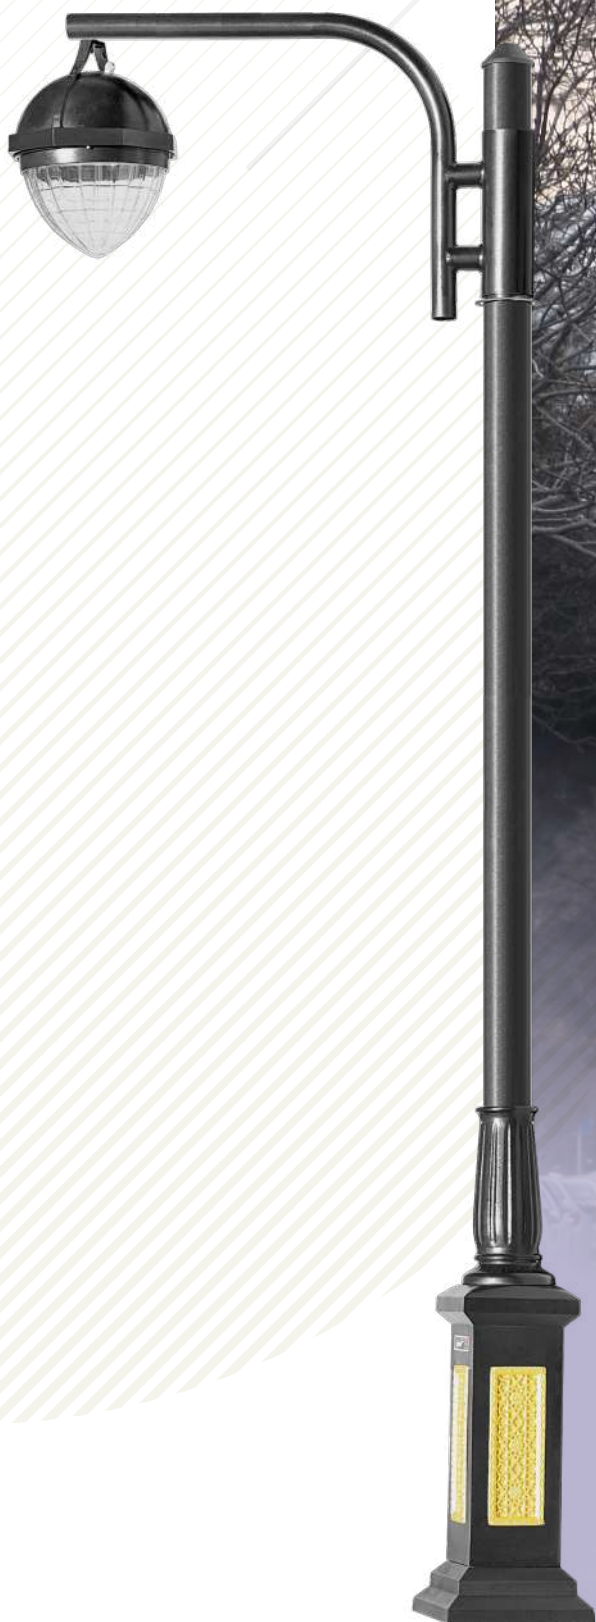

HIRAD

PRO PARK LIGHT

پایه چراغ پارکی