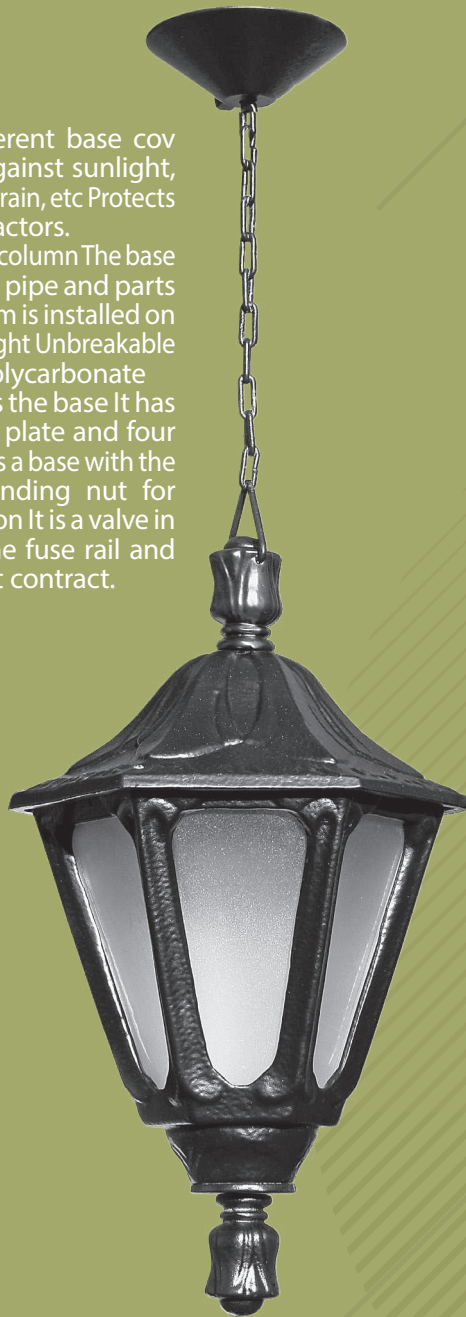

The types of lamps of this family In 7 single branch models, single branch pipe with arm Two branches with arms, three branches with grassy arms Hanging and wall with different arms and covers It is produced in different materials, the base body and the lamp It is aluminum and produced by die cast method All the parts are powder coated and becomes electrostatic. The type of base material

and different base coverings against sunlight, wind and rain, etc Protects erosive factors. The main column The base is an iron pipe and parts Aluminum is installed on it. Has a light Unbreakable matte polycarbonate bubble is the base It has one bolt plate and four rods It has a base with the corresponding nut for installation It is a valve in which the fuse rail and screw art contract.