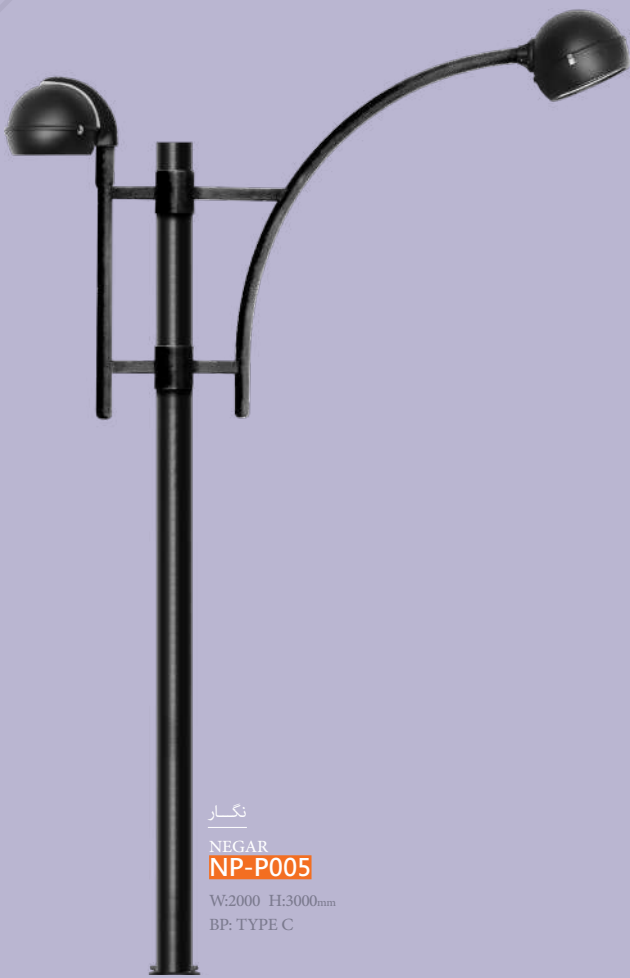

the parts have electrostatic powder paint. The main pillar of the base is formed by an iron pipe equipped with a valve and inside it is a screw art and a fuse rail. In the basic model, there is no lawn light due to the low height of the valve.

روشنایی باغ خصوصی/طرقبه (مشهد)
PRIVATE GARDEN LIGHTING/TORQABEH (MASHHAD)

HIRAD

PRO PARK LIGHT

پایه چراغ پارکی

نکار

NEGAR
NP-P005

W:2000 H:3000mm
BP: TYPE C

زاگرس