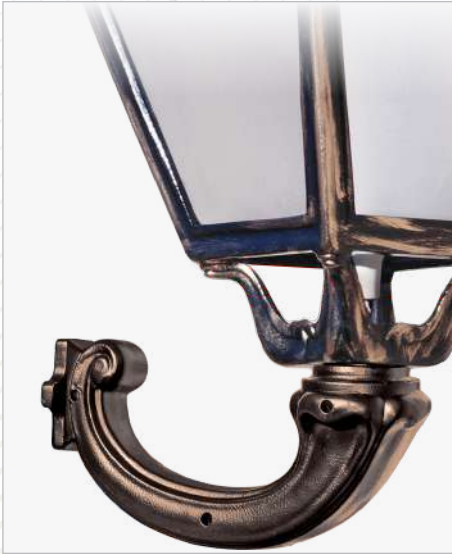

the parts have electrostatic powder paint. The main pillar of the base is formed by an iron pipe equipped with a valve and inside it is a screw art and a fuse rail. In the basic model, there is no lawn light due to the low height of the valve.