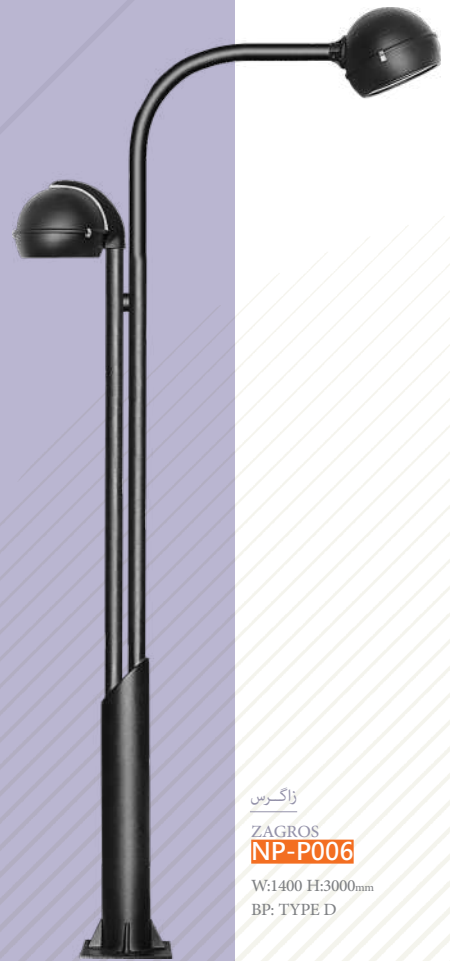

CLASSIC 3

This lamp is produced in three branched, two-branched, and single branched types, lawn and park head, hanging head and wall with different arms and covers. The aluminum body is produced by the die cast method. All the parts have an electrostatic powder paint coating.

روشنایی باغ خصوصی/طرقبه (مشهد)
PRIVATE GARDEN LIGHTING/TORQABEH (MASHHAD)

HIRAD

PRO PARK LIGHT

پایه چراغ پارکی

نکار

NEGAR
NP-P005

W:2000 H:3000mm
BP: TYPE C

زاگرس