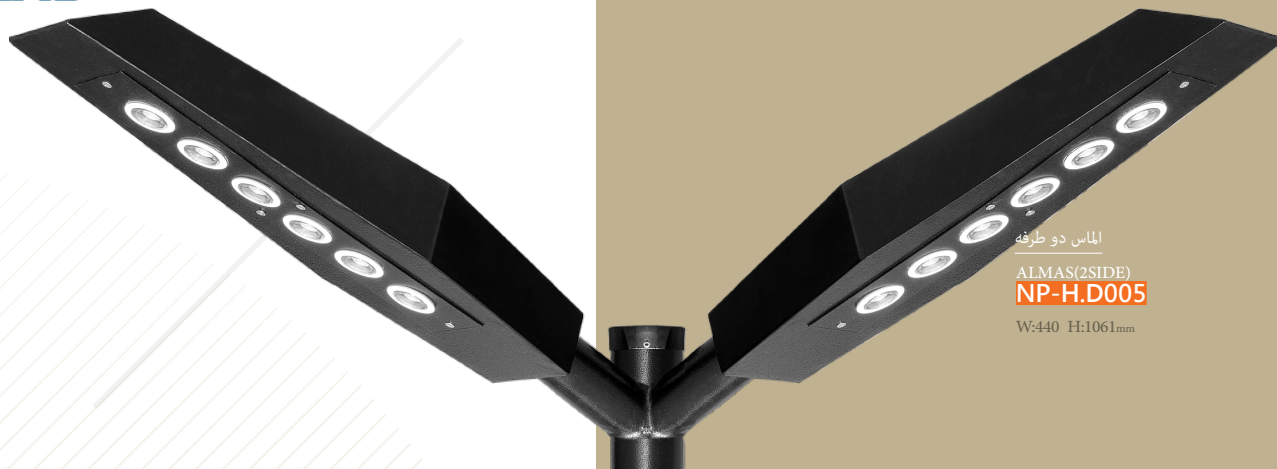

HIRAD

الماس دو طرفه

ALMAS(2SIDE)
NP-H.D005

W:440 H:1061mm